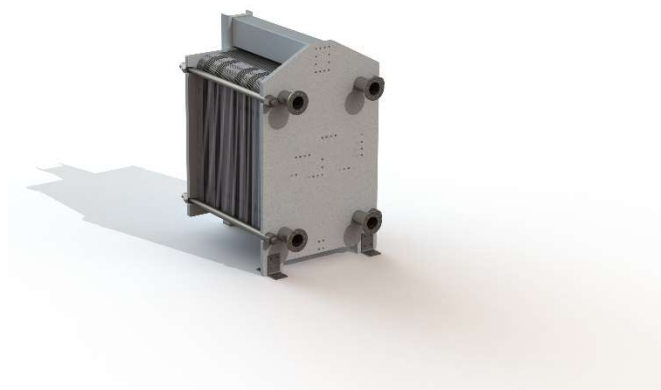

SBS TEPU
(Thermo Electrical Power Unit)

Thermo Electrical Power – What is it?

Basic principle:

- Thermo electrical semiconductor elements use heat flux to generate a DC current
- Heat flux is created by condensing surplus steam by means of cooling water.
- Switchgear transforms the DC output to AC matching the vessel grid

Why TEG?

A thermoelectrical generator (TEG) is the waste heat equivalent to a solar cell, providing free and non polluting power:

- Reduce fuel consumption and carbon footprint
- Improve SEEMP (Ship Energy Efficiency Management Plan)
- Extend Auxiliary Diesel Engines overhaul intervals

Operational advantages:

- No moving parts
- Reduce maintenance cost
- Stepless and 100 % flexible configuration
- Reliable and proven switchgear

Basic TEPU installation

- The semiconductor plates are arranged in an array like a plate heat exchanger – which it actually is.
- Steam is connected to one side and fresh cooling water to the other.

TEPU integration onboard

The TEPU is installed to function like a dump condenser, using the existing surplus steam control.

TEPU Capacity Table

- Plate Modules can be stacked in parallel to achieve required power output, refer to below table: