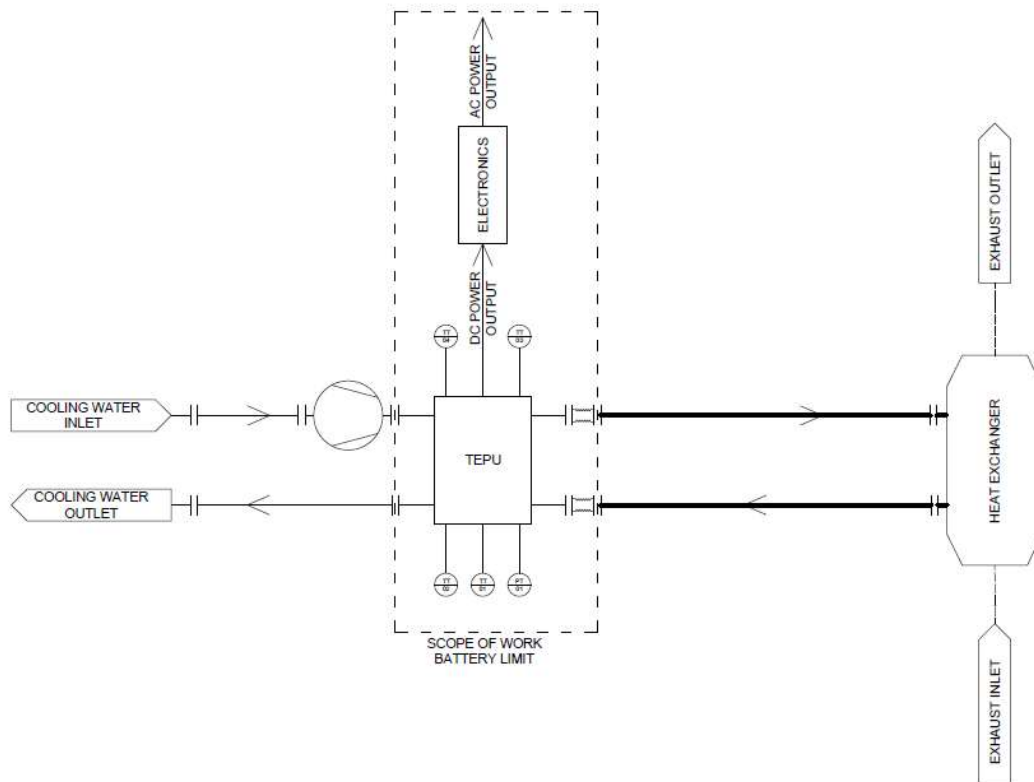

SBS TEPU
(Thermo Electrical Power Unit)

Thermo Electrical Power – What is it?

Basic principle:

- Thermo electrical semiconductor elements use heat flux to generate a DC current
- Heat flux is created by condensing surplus steam by means of cooling water.
- Switchgear transforms the DC output to AC matching the vessel grid

Operational advantages:

- No moving parts
- Reduce maintenance cost
- Stepless and 100 % flexible configuration
- Reliable and proven switchgear

Basic TEPU installation

- The semiconductor plates are arranged in an array like a plate heat exchanger – which it actually is.
- Steam is connected to one side and fresh cooling water to the other.

TEPU integration onboard

The TEPU is installed to function like a dump condenser, using the existing surplus steam control.

TEPU Capacity Table

- Plate Modules can be stacked in parallel to achieve required power output, refer to below table: