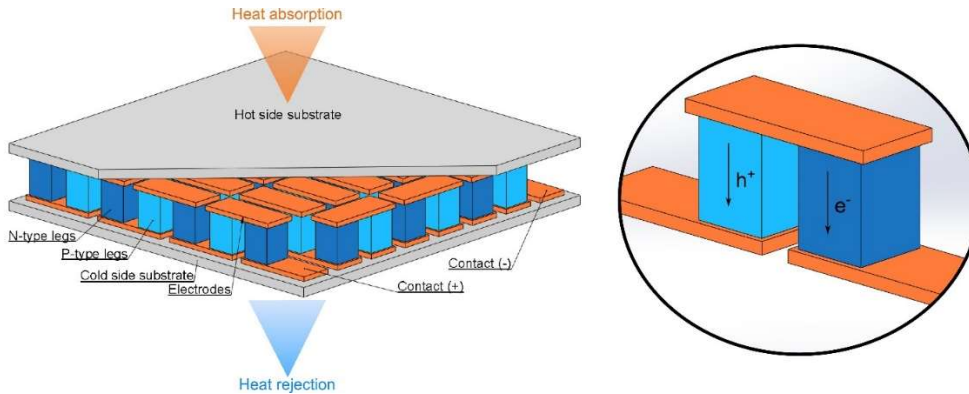

SBS TEPU
(Thermo Electrical Power Unit)

Thermo Electrical Power – What is it?

Basic principle:

- Thermo electrical semiconductor elements use heat flux to generate a DC current
- Heat flux is created by condensing surplus steam by means of cooling water.
- Switchgear transforms the DC output to AC matching the vessel grid

Why TEG?

A thermoelectrical generator (TEG) is the waste heat equivalent to a solar cell, providing free and non polluting power:

- Reduce fuel consumption and carbon footprint
- Improve SEEMP (Ship Energy Efficiency Management Plan)
- Extend Auxiliary Diesel Engines overhaul intervals

Operational advantages:

- No moving parts
- Reduce maintenance cost
- Stepless and 100 % flexible configuration
- Reliable and proven switchgear

Basic TEPU installation

- The semiconductor plates are arranged in an array like a plate heat exchanger – which it actually is.
- Steam is connected to one side and fresh cooling water to the other.

TEPU integration onboard

The TEPU is installed to function like a dump condenser, using the existing surplus steam control.

TEPU Capacity Table

- Plate Modules can be stacked in parallel to achieve required power output, refer to below table: