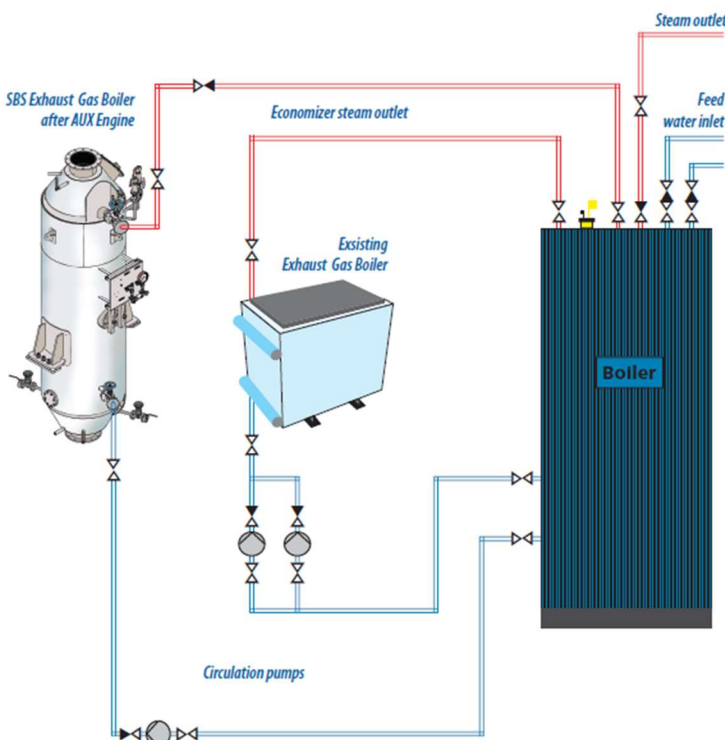

Fuel saving Program

- Low load mode for aux boilers
- Aux EGE system
- Oxygen trim for burner control
- Power Management for boiler
- FD fans and pumps
- Electrical steam generators