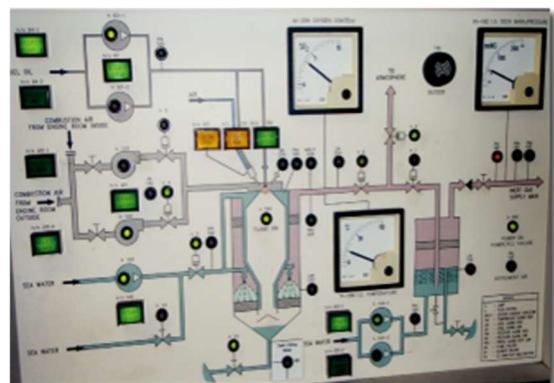

Service on Control and Automation Systems includes:

- Service or repair
- Upgrading
- Supply of new control or automation systems

Service on additional Equipment onboard includes:

- EGE protection systems
- Inert gas systems
- Nitrogen systems
- Smoke density monitors
- Oxygen analyzers
- Oil mist detectors
- NOx, CO, CO2 and SOx monitoring