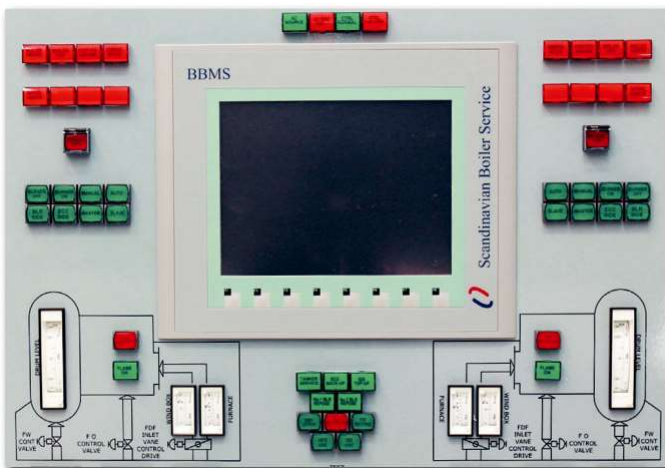

Damage Assessment Service

If you are facing repair after burner or control system sustained damages, this service can be used to quickly obtain an expert over-view of the damage or quick repair estimate on specific components

Cooperation

Our experienced supervisors and marine engineers are supported both by our engineering department and our cooperation partners, in order to be fully updated with the latest burner and control technologies. Besides our worldwide partners, we have great experience in Aalborg (KB,KBSD, KBO), Hamworthy and Volcano burner systems.

Design or Retrofit of Boiler & Burner Management System

For older boiler control system and based on obsolete key parts like PLCs, SBS has developed a modular system suited for most burners and boilers. The system can handle multiple boilers with multiple burners, and the technology is already installed on several large tankers.