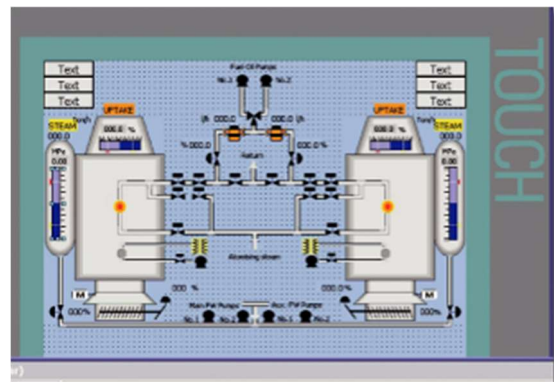

Service on Control and Automation Systems includes:

- Service or repair
- Upgrading
- Supply of new control or automation systems

Service on additional Equipment onboard includes:

- EGE protection systems
- Inert gas systems
- Nitrogen systems
- Smoke density monitors
- Oxygen analyzers
- Oil mist detectors
- NOx, CO, CO2 and SOx monitoring